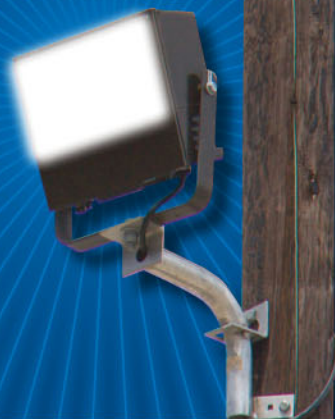

Entergy Texas, Inc. offers these select security lighting options:

OPEN BOTTOM

- Available in Various Wattage Sizes
- Amber Glow Light (High Pressure Sodium)
- Circular Lighting Pattern
- Area Lighting, Primarily Residential
- Installed on Entergy-Owned Poles

DIRECTIONAL

- Available in Various Wattage Sizes
- Available in Bright White Light (Metal Halide) or Amber Glow (High Pressure Sodium)
- Area Lighting and Feature Highlighting
- Installed on Entergy-Owned Poles