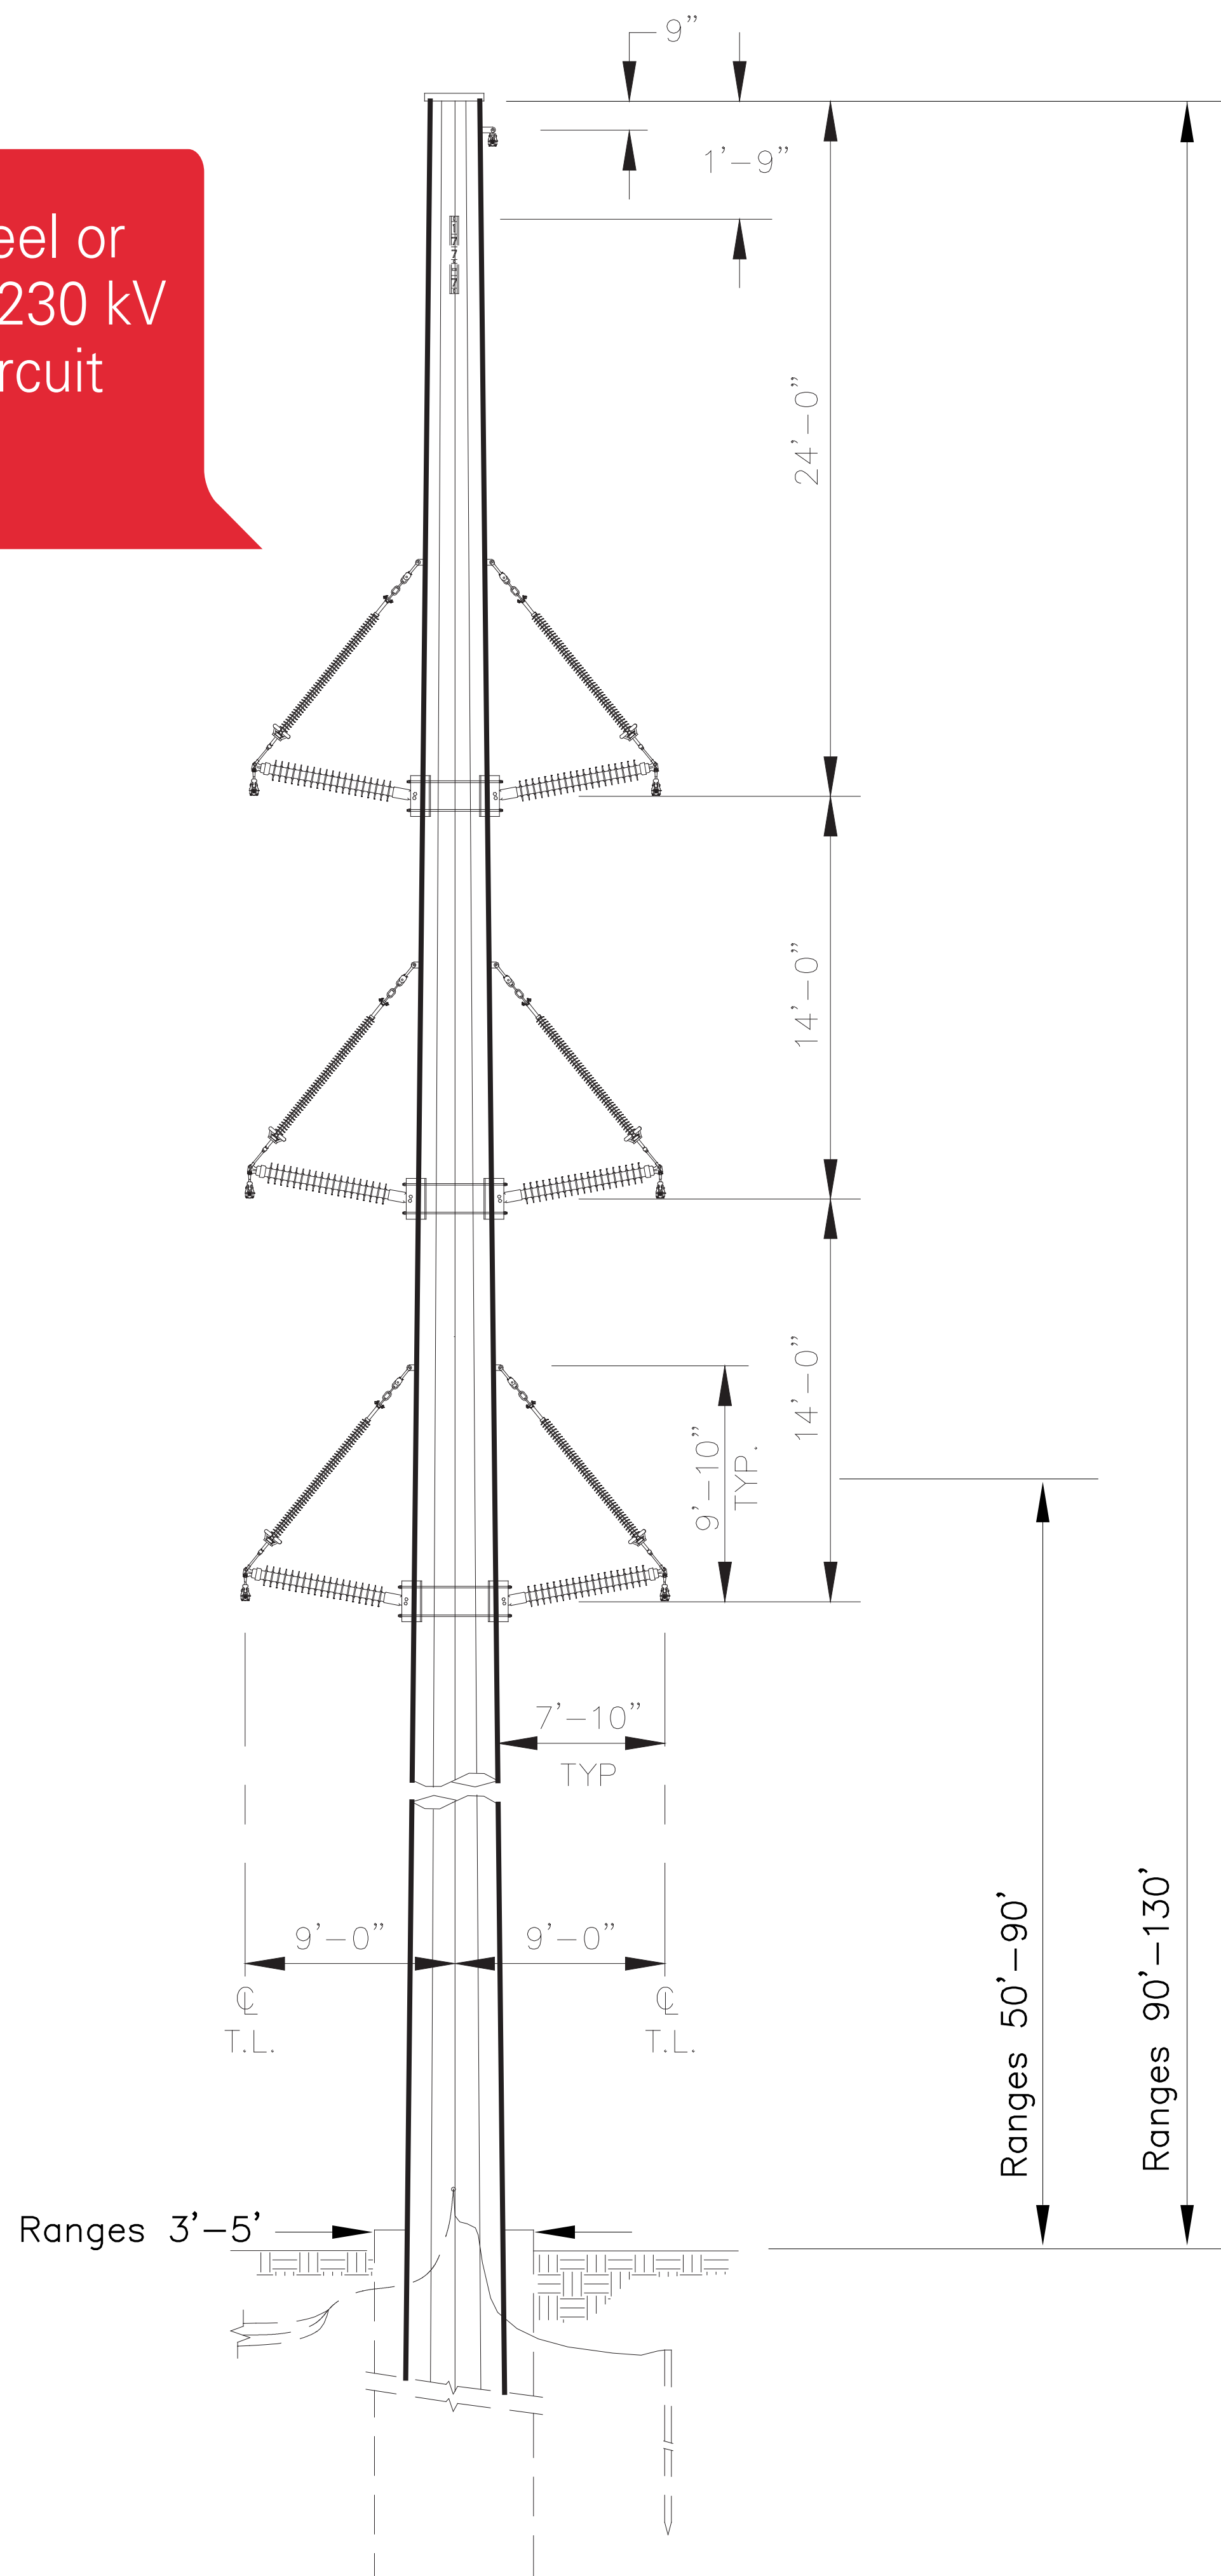

# Typical Structure

WE POWER LIFE

Typical Steel or Concrete 230 kV Double Circuit Structure

At Entergy Texas, we have a simple set of values: Focus on our customers, treat people with respect and act with integrity. Our project construction plan will be developed with you, our valued customer, in mind. Once work begins, we will work safely during reasonable hours with as little inconvenience to you as possible.